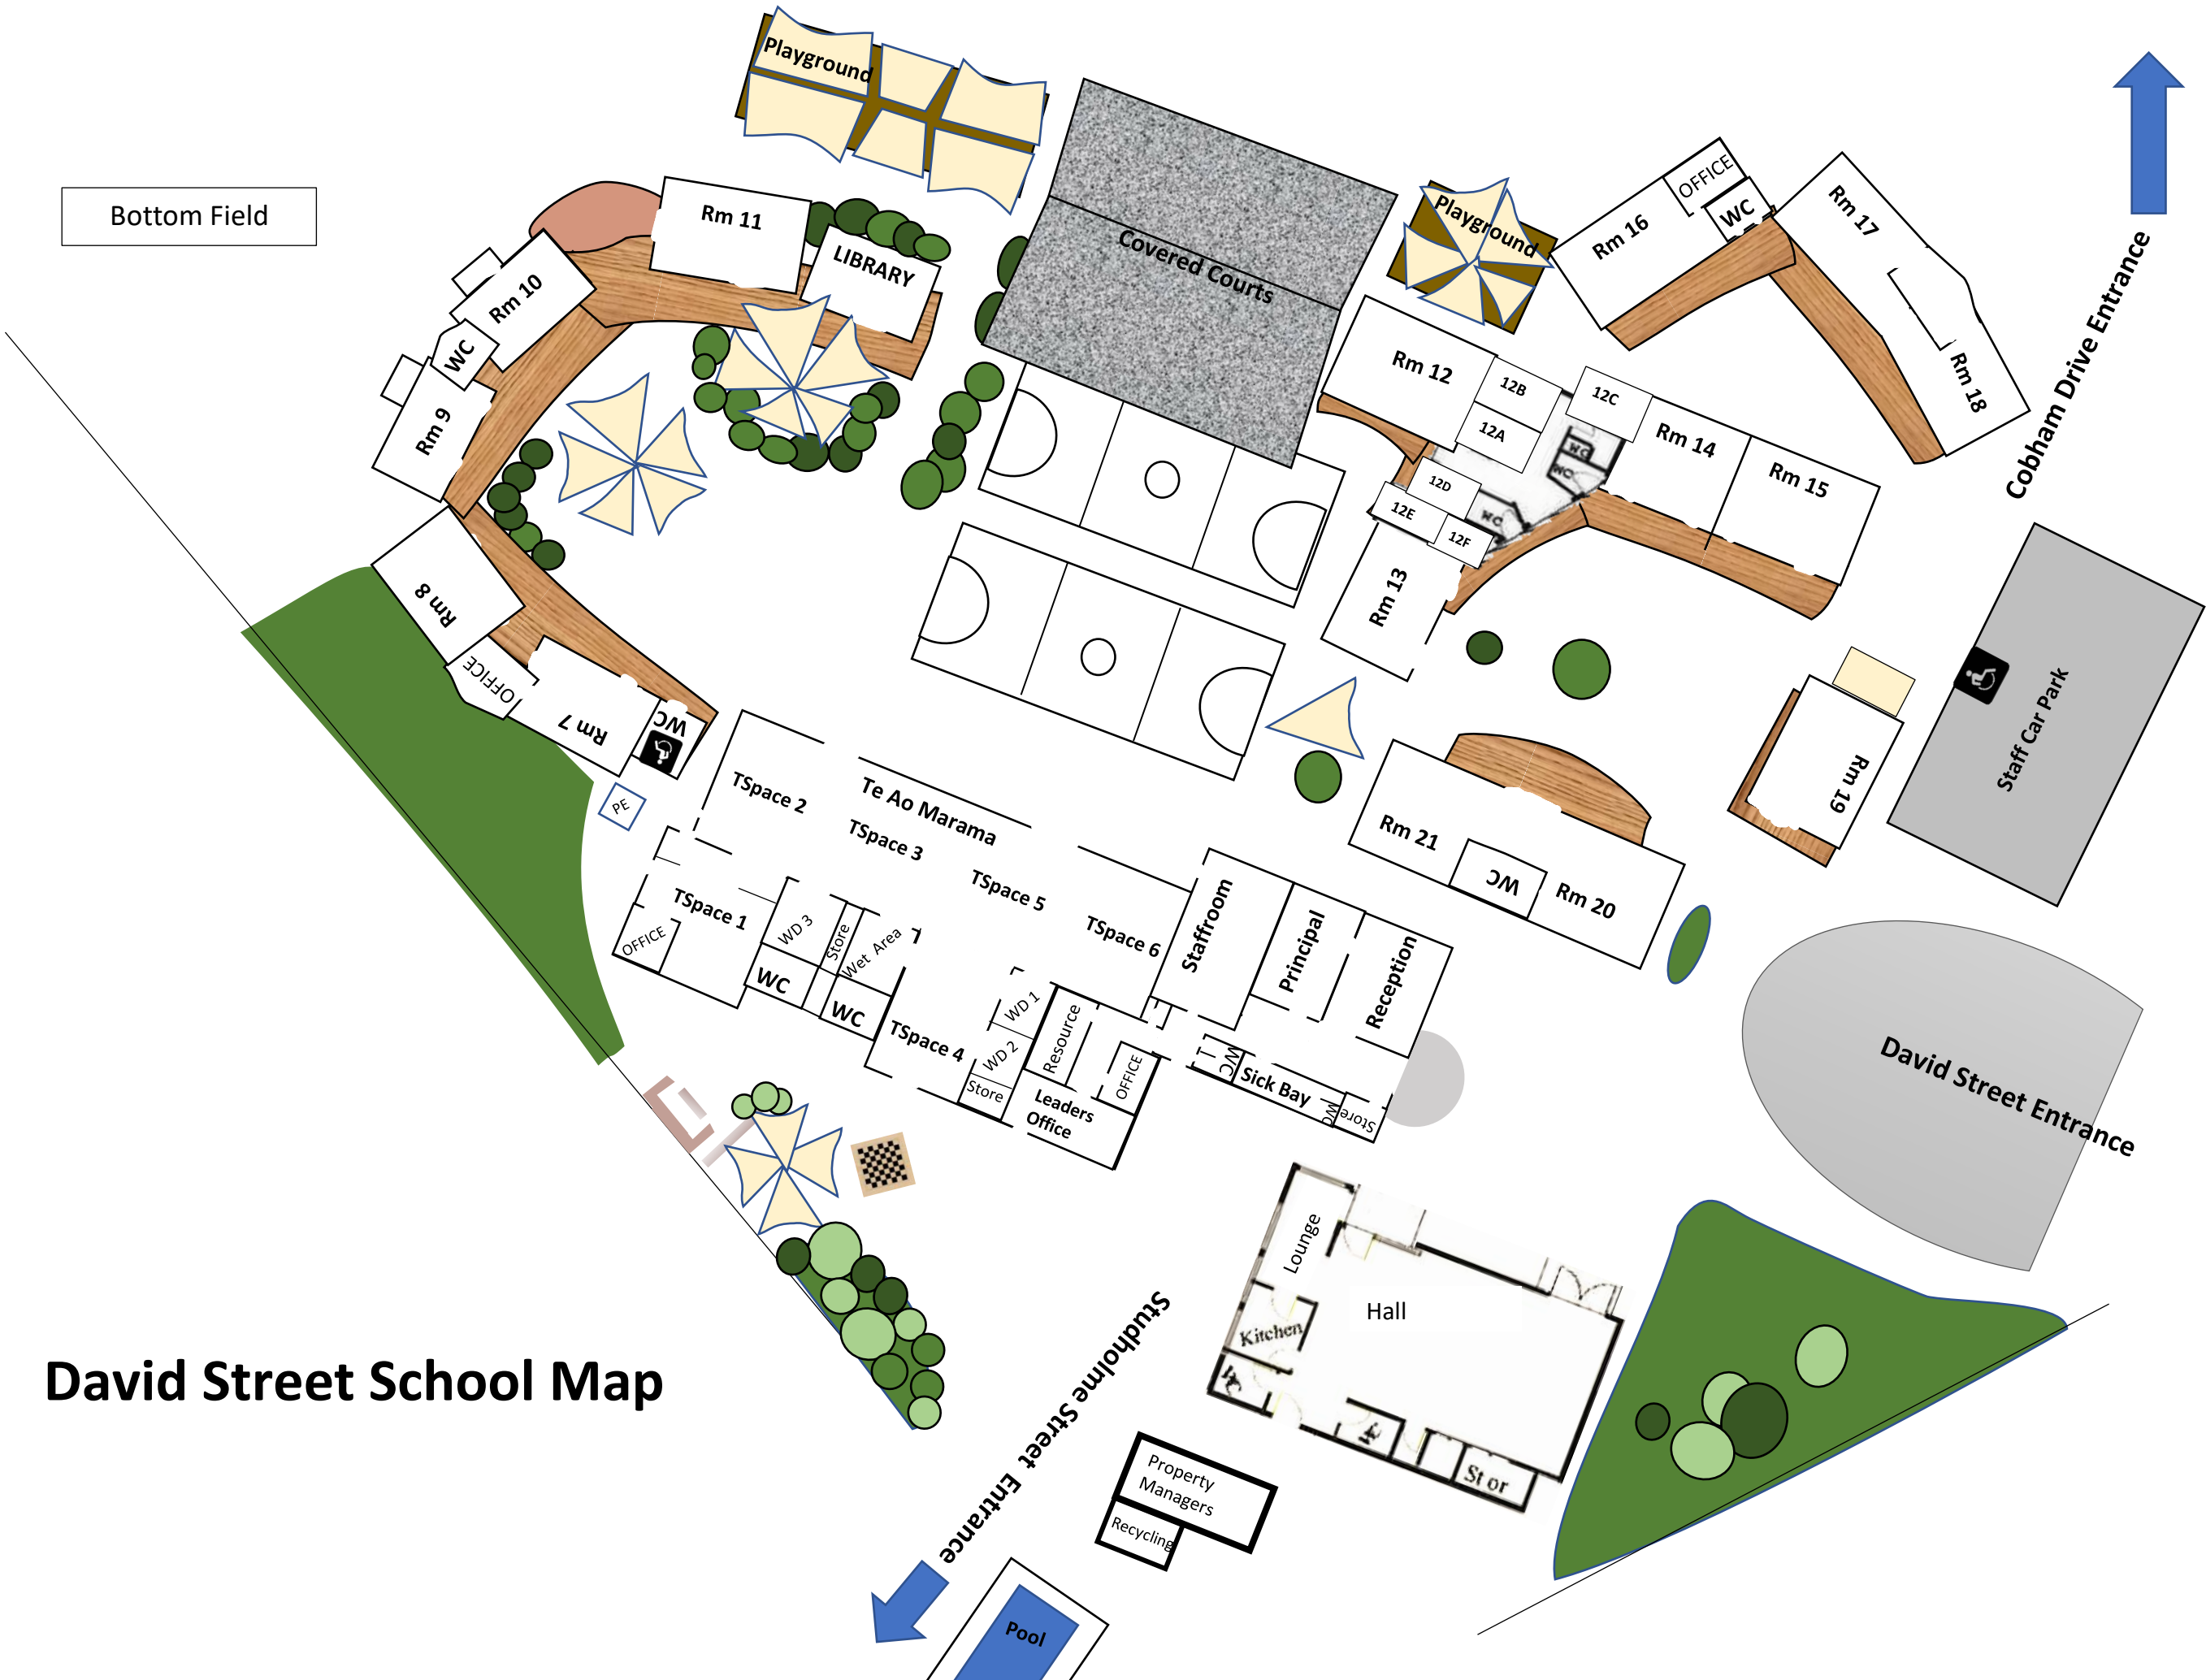

Top Field

Bottom Field

David Street School Map

Staff Car Park

David Street Entrance

Cobham Drive Entrance

Stutholme Street Entrance

Property Managers
Recycling

Lounge
Kitchen
Hall
St or

Staffroom
Principal
Reception
Sick Bay
Leaders Office
Resource
Store

TSpace 1
TSpace 2
TSpace 3
TSpace 4
TSpace 5
TSpace 6
WC
Store
Wet Area 1
WD 1
WD 2
WD 3

Pool

Rm 7
OFFICE
WC
Rm 8
Rm 9
WC
Rm 10

Rm 11
LIBRARY

Rm 12
12A
12B
12C
12D
12E
12F
WC
Rm 13
Rm 14
Rm 15

Rm 16
OFFICE
WC
Rm 17
Rm 18

Rm 19
Rm 20
Rm 21
JM