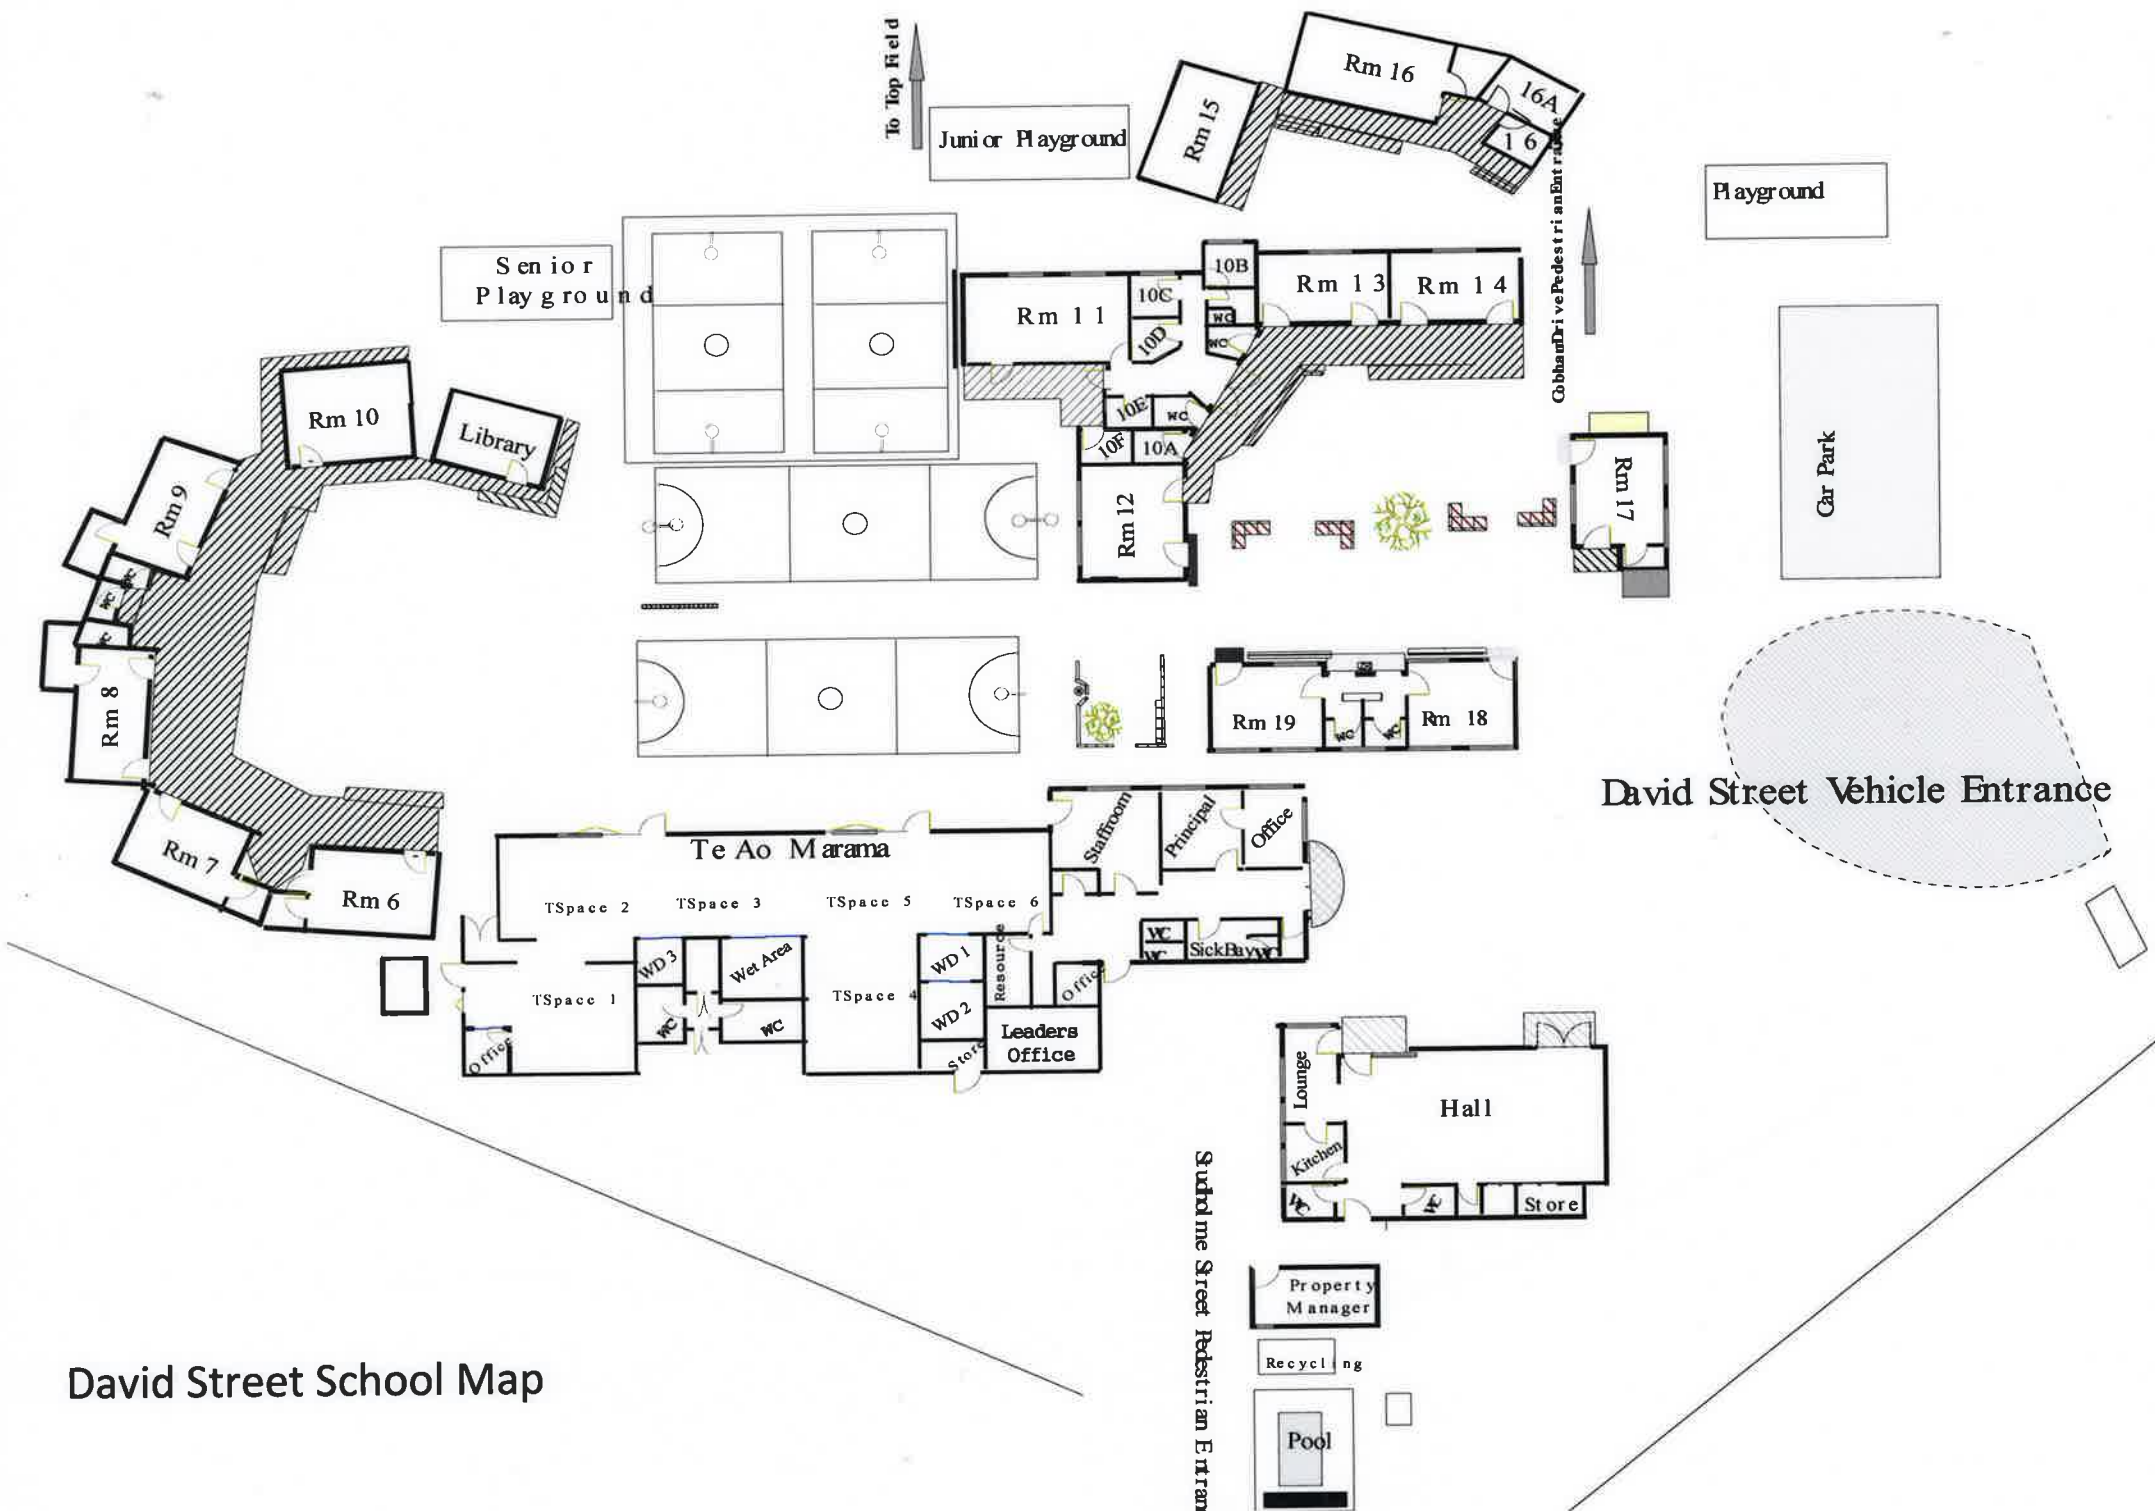

# David Street School Map

To Top Field

Gibham Drive Pedestrian Entrance

Southme Street Pedestrian Entrance

Junior Playground

Playground

Senior Playground

Car Park

Staffroom

Principal's Office

Sick Bay

Wc

Resource

Store

TSpace 4

Wet Area